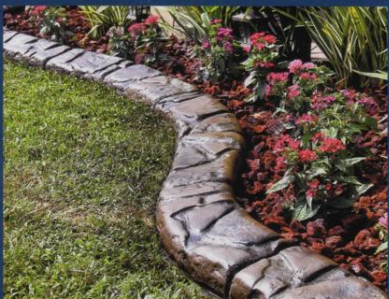

MACHINE-LAID CURB

TANGIER SLATE

BERBER BLOCK

CASABLANCA COBBLE

MARRAKESH MARBLE

STRONG BRIGHT CLEAN FINISH

- MOLD/MILDEW RESISTANT
- NATURAL APPEARANCE
- LONG TERM DURABILITY
- LOW MAINTENANCE

CHECK OUT A SAMPLE OF MY WORK AT:
970.451.3936

- STRAW BUFF
- COBBLE BUFF
- SIERRA SLATE
- SAHARA SAND
- EARTHY TAN
- COCOA BROWN
- OCHRE BUFF
- PRAIRIE STONE
- CANYON BROWN
- DUSTY ROSE
- BURNT BRICK
- GARDEN CLAY
- NAPLES RED
- VENETIAN RED
- ATLANTIC GRAY
- PEWTER GRAY